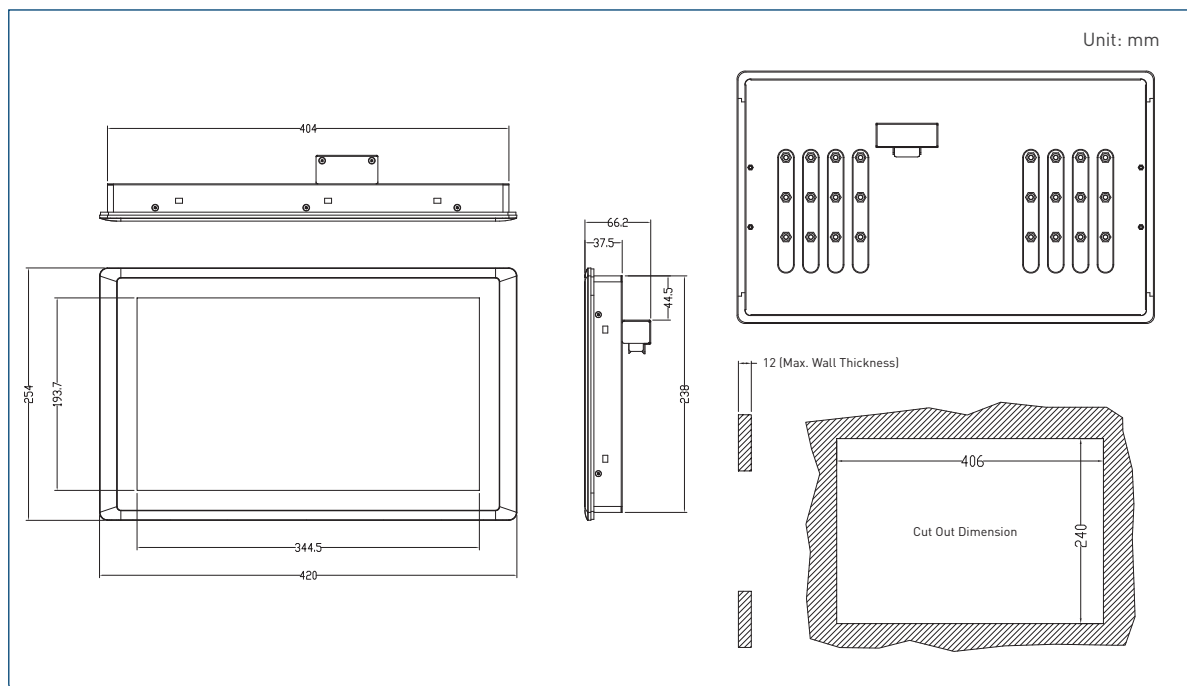

»» Specifications

Display

- LCD Size: 15.6" (16:9)
- Max. Resolution: 1366 X 768
- Brightness (cd/m2): 400
- Contrast Ratio: 500 : 1
- LCD Color: 16.2M
- Pixel Pitch (mm): 0.252 (H) x 0.252 (V)
- Viewing Angle (H-V): 170 / 160
- Backlight MTBF: 50000 hrs (LED Backlight)

Physical

- Dimension (WxDxH, mm): 420 x 254 x 66.2 mm
- Weight: 4.25 kg
- Construction Front Panel: Die-cast Flat Surface

Certification

- CE
- FCC Class A

External Mechanical Layout

Dimensions

Ordering Information