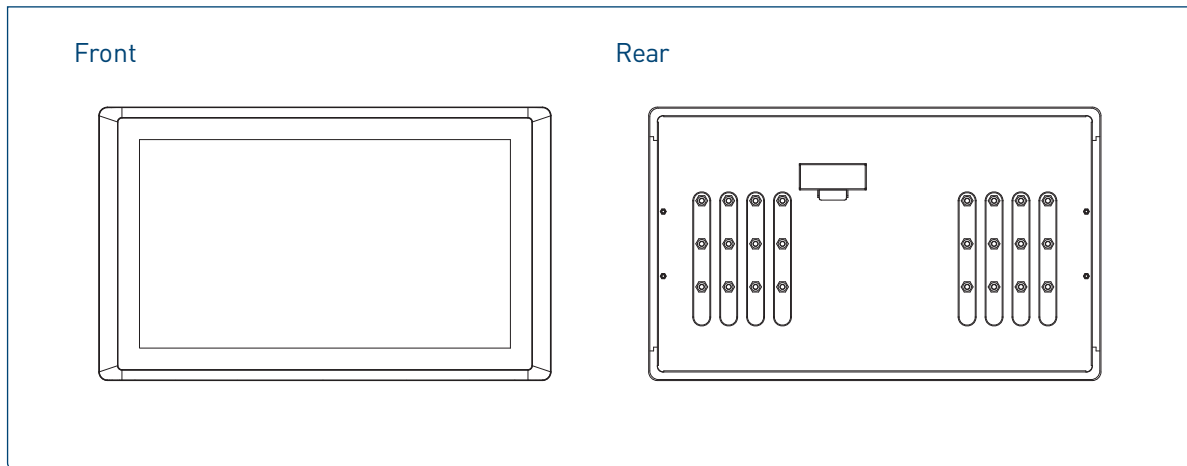

»» Specifications

Display

- LCD Size: 15.6" (16:9)
- Max. Resolution: 1366 X 768
- Brightness (cd/m2): 400
- Contrast Ratio: 500 : 1
- LCD Color: 16.2M
- Pixel Pitch (mm): 0.252 (H) x 0.252 (V)
- Viewing Angle (H-V): 170 / 160
- Backlight MTBF: 50000 hrs (LED Backlight)

Physical

- Dimension (WxDxH, mm): 420 x 254 x 66.2 mm
- Weight: 4.25 kg
- Construction Front Panel: Die-cast Flat Surface

Certification

- CE
- FCC Class A

External Mechanical Layout

Dimensions

Ordering Information