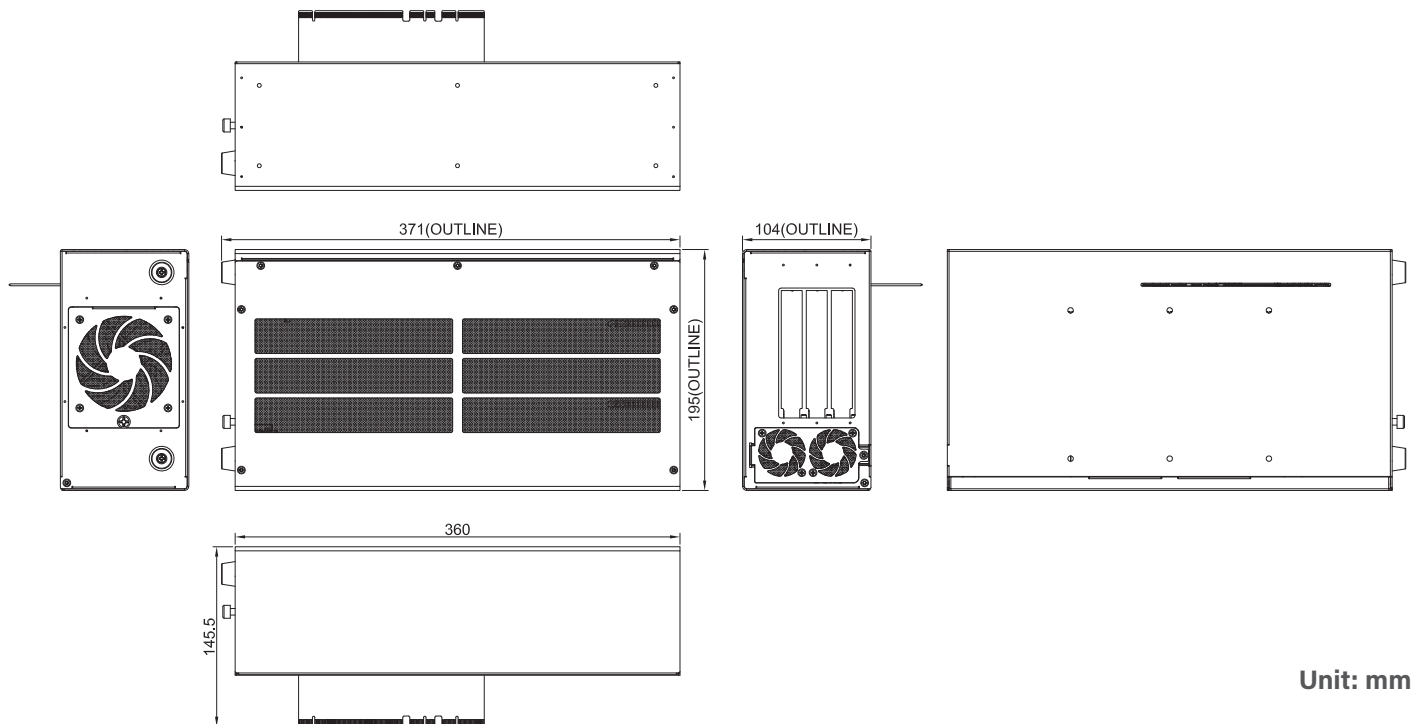

GEB-3301

GPU Expansion Box with 1 x PCIe x16 and 1 x PCIe x4 Slots

- Supports NVIDIA RTX 30 Series GPU Card
- Support 1 x PCIe x16 Slot for full-length GPU card Expansion
- Support 1 x PCIe x4 Slot for Add-on card Expansion
- Intelligent Cooling Design for High Performance GPU Card
- Military Standard Shock & Vibration Proof
- Designed with adjustable GPU card retainer
(TW Patent Certificate No: I763318)
(US Patent Certificate No: US 11,470,738 B2)

 **GET QUOTE**

Specifications

Expansion Slot	<ul style="list-style-type: none"> • 1 x PCIe x 16 Slot (PCIe x 16 Signal) for GPU Card • * 1 x GPU: Max 300W • 1 x PCIe x 4 Slot (Max. 25W)
GPU Card Dimension	<ul style="list-style-type: none"> • Card Length : 328mm • Card Height : 64mm (Standard Triple-Deck) • Card Width : 138mm
Internal USB	1 x USB 2.0, Type A
Internal Power Connector	2 x 8-Pin Connector for GPU Card
Weight Information	3.2 kg
Dimension (W x D x H)	104 x 195 x 360 mm
MTBF	2,713,254 hr

Dimensions

Unit: mm

Ordering Information

Available Models

<p>GEB-3301-R10</p> 	<p>GPU Expansion Box with 1 x PCIe x 16 and 1 x PCIe x 4 Slots</p>
--	--

Package Checklist

	<p>Wall Mount Bracket</p>
	<p>2 x 8 Pin to 6+2 Pin GPU Power Cable</p>
	<p>2 x Screw Pack</p>
	<p>1 x GPU Card Retainer Screw Pack</p>
	<p>1 x Rubber Foot Kit</p>
	<p>2 x Sponge</p>