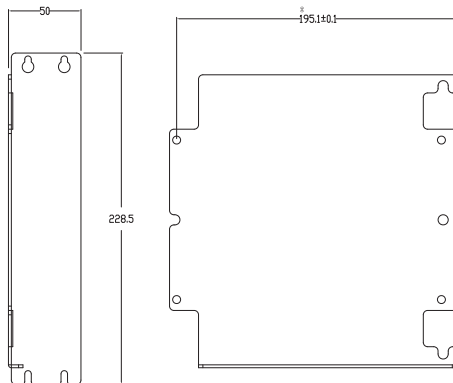

# SIDE-DE1000

DE 1000 series Side Mount Kit

## Specifications

Mounting Method	• Side Mount
Dimension ( W x D x H )	• 228.5 x 195.1 x 50 mm
Weight	• 0.74 kg
Material	• SGCC

## Dimensions

Unit: mm