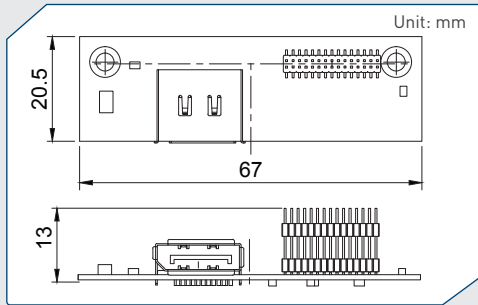

CMI-DVI101

CMI Module with 1x DVI-D Connector

- CMI Interface
- DVI-D
- Resolution: 1920 x 1080 @ 60Hz
- Dimension (WxDxH) : 67 x 20.5 x 13 mm

CMI-VGA101

CMI Module with 1x VGA Port

- CMI Interface
- VGA
- Resolution: 1920 x 1200 @ 60Hz
- Dimension (WxDxH) : 67 x 20.5 x 13 mm

CMI-HD01

CMI Module with 1x HDMI Port

- CMI Interface
- HDMI
- Resolution
DA-1000: 1920 x 1080 @60Hz
DA-1100: 1920 x 1080 @60Hz *
[* 4K x 2K @30Hz, supports by project]
- Dimension (WxDxH) : 67 x 20.5 x 15 mm

Cincoze CMI Display Module

CMI-HD02

CMI Module with 1x HDMI Port

- CMI Interface
- HDMI
- Resolution: 4K x 2K @ 30Hz
- Dimension (WxD) : 65.5 x 20 mm

CMI-DVI01

CMI Module with 1x DVI-D Connector

- CMI Interface
- DVI-D
- Resolution: 1920 x 1080 @ 60Hz
- Dimension (WxD) : 65.5 x 20 mm

CMI-VGA01

CMI Module with 1x VGA Port

- CMI Interface
- VGA
- Resolution: 1920 x 1200 @ 60Hz
- Dimension (WxD) : 65.5 x 20 mm

CMI Display Module Compatible List

Model No.	CMI-DP101	CMI-DVI101	CMI-VGA101	CMI-HDMI01	CMI-HDMI02	CMI-DVI01	CMI-VGA01
DA-1000	✓	✓	✓	✓			
DA-1100	✓	✓	✓	✓			
DC-1200					✓	✓	✓