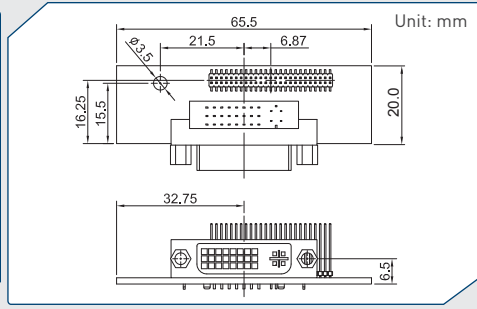

CMI-DVI101

CMI Module with 1x DVI-D Connector

- CMI Interface
- DVI-D
- Resolution: 1920 x 1080 @ 60Hz
- Dimension (WxDxH) : 67 x 20.5 x 13 mm

CMI-VGA101

CMI Module with 1x VGA Port

- CMI Interface
- VGA
- Resolution: 1920 x 1200 @ 60Hz
- Dimension (WxDxH) : 67 x 20.5 x 13 mm

CMI-HD01

CMI Module with 1x HDMI Port

- CMI Interface
- HDMI
- Resolution
DA-1000: 1920 x 1080 @60Hz
DA-1100: 1920 x 1080 @60Hz *
[* 4K x 2K @30Hz, supports by project]
- Dimension (WxDxH) : 67 x 20.5 x 15 mm

Cincoze CMI Display Module

CMI-HD02

CMI Module with 1x HDMI Port

- CMI Interface
- HDMI
- Resolution: 4K x 2K @ 30Hz
- Dimension (WxD) : 65.5 x 20 mm

CMI-DVI01

CMI Module with 1x DVI-D Connector

- CMI Interface
- DVI-D
- Resolution: 1920 x 1080 @ 60Hz
- Dimension (WxD) : 65.5 x 20 mm

CMI-VGA01

CMI Module with 1x VGA Port

- CMI Interface
- VGA
- Resolution: 1920 x 1200 @ 60Hz
- Dimension (WxD) : 65.5 x 20 mm

CMI Display Module Compatible List

Model No.	CMI-DP101	CMI-DVI101	CMI-VGA101	CMI-HDMI01	CMI-HDMI02	CMI-DVI01	CMI-VGA01
DA-1000	✓	✓	✓	✓			
DA-1100	✓	✓	✓	✓			
DC-1200					✓	✓	✓