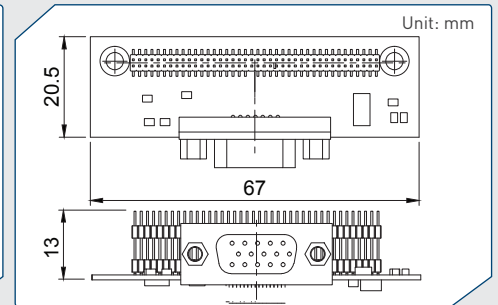

Cincoze CMI Display Module

CMI-DP101

CMI Module with 1x Display Port

- CMI Interface
- DisplayPort
- Resolution
DA-1000: 2560 x 1440 @ 60Hz
DA-1100: 4K x 2K @ 60Hz
- Dimension (WxDxH) : 67 x 20.5 x 13 mm

CMI-DVI101

CMI Module with 1x DVI-D Connector

- CMI Interface
- DVI-D
- Resolution: 1920 x 1080 @ 60Hz
- Dimension (WxDxH) : 67 x 20.5 x 13 mm

CMI-VGA101

CMI Module with 1x VGA Port

- CMI Interface
- VGA
- Resolution: 1920 x 1200 @ 60Hz
- Dimension (WxDxH) : 67 x 20.5 x 13 mm

CMI-HD01

CMI Module with 1x HDMI Port

- CMI Interface
- HDMI
- Resolution
DA-1000: 1920 x 1080 @60Hz
DA-1100: 1920 x 1080 @60Hz *
[* 4K x 2K @30Hz, supports by project]
- Dimension (WxDxH) : 67 x 20.5 x 15 mm

Cincoze CMI Display Module

CMI-HD02

CMI Module with 1x HDMI Port

- CMI Interface
- HDMI
- Resolution: 4K x 2K @ 30Hz
- Dimension (WxD) : 65.5 x 20 mm

CMI-DVI01

CMI Module with 1x DVI-D Connector

- CMI Interface
- DVI-D
- Resolution: 1920 x 1080 @ 60Hz
- Dimension (WxD) : 65.5 x 20 mm