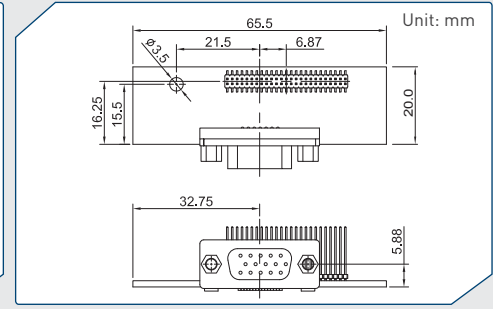

CMI-DVI101

CMI Module with 1x DVI-D Connector

- CMI Interface
- DVI-D
- Resolution: 1920 x 1080 @ 60Hz
- Dimension (WxDxH) : 67 x 20.5 x 13 mm

CMI-VGA101

CMI Module with 1x VGA Port

- CMI Interface
- VGA
- Resolution: 1920 x 1200 @ 60Hz
- Dimension (WxDxH) : 67 x 20.5 x 13 mm

CMI-HD01

CMI Module with 1x HDMI Port

- CMI Interface
- HDMI
- Resolution
DA-1000: 1920 x 1080 @60Hz
DA-1100: 1920 x 1080 @60Hz *
[* 4K x 2K @30Hz, supports by project]
- Dimension (WxDxH) : 67 x 20.5 x 15 mm

Cincoze CMI Display Module

CMI-HD02

CMI Module with 1x HDMI Port

- CMI Interface
- HDMI
- Resolution: 4K x 2K @ 30Hz
- Dimension (WxD) : 65.5 x 20 mm

CMI-DVI01

CMI Module with 1x DVI-D Connector

- CMI Interface
- DVI-D
- Resolution: 1920 x 1080 @ 60Hz
- Dimension (WxD) : 65.5 x 20 mm

CMI-VGA01

CMI Module with 1x VGA Port

- CMI Interface
- VGA
- Resolution: 1920 x 1200 @ 60Hz
- Dimension (WxD) : 65.5 x 20 mm

CMI Display Module Compatible List

Model No.	CMI-DP101	CMI-DVI101	CMI-VGA101	CMI-HDMI01	CMI-HDMI02	CMI-DVI01	CMI-VGA01
DA-1000	✓	✓	✓	✓			
DA-1100	✓	✓	✓	✓			
DC-1200					✓	✓	✓