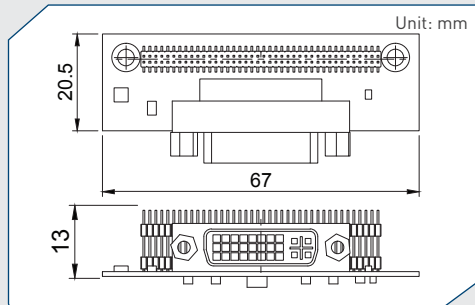

Cincoze CMI Display Module

CMI-DP101

CMI Module with 1x Display Port

- CMI Interface
- DisplayPort
- Resolution
DA-1000: 2560 x 1440 @ 60Hz
DA-1100: 4K x 2K @ 60Hz
- Dimension (WxDxH) : 67 x 20.5 x 13 mm

CMI-DVI101

CMI Module with 1x DVI-D Connector

- CMI Interface
- DVI-D
- Resolution: 1920 x 1080 @ 60Hz
- Dimension (WxDxH) : 67 x 20.5 x 13 mm

CMI-VGA101

CMI Module with 1x VGA Port

- CMI Interface
- VGA
- Resolution: 1920 x 1200 @ 60Hz
- Dimension (WxDxH) : 67 x 20.5 x 13 mm

CMI-HD01

CMI Module with 1x HDMI Port

- CMI Interface
- HDMI
- Resolution
DA-1000: 1920 x 1080 @60Hz
DA-1100: 1920 x 1080 @60Hz *
[* 4K x 2K @30Hz, supports by project]
- Dimension (WxDxH) : 67 x 20.5 x 15 mm

Cincoze CMI Display Module

CMI-HD02

CMI Module with 1x HDMI Port

- CMI Interface
- HDMI
- Resolution: 4K x 2K @ 30Hz
- Dimension (WxD) : 65.5 x 20 mm

CMI-DVI01

CMI Module with 1x DVI-D Connector

- CMI Interface
- DVI-D
- Resolution: 1920 x 1080 @ 60Hz
- Dimension (WxD) : 65.5 x 20 mm