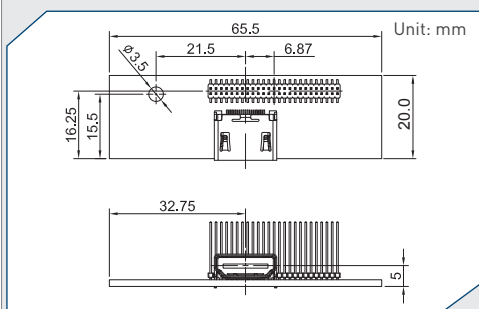

CMI-DVI101

CMI Module with 1x DVI-D Connector

- CMI Interface
- DVI-D
- Resolution: 1920 x 1080 @ 60Hz
- Dimension (WxDxH) : 67 x 20.5 x 13 mm

CMI-VGA101

CMI Module with 1x VGA Port

- CMI Interface
- VGA
- Resolution: 1920 x 1200 @ 60Hz
- Dimension (WxDxH) : 67 x 20.5 x 13 mm

CMI-HD01

CMI Module with 1x HDMI Port

- CMI Interface
- HDMI
- Resolution
DA-1000: 1920 x 1080 @60Hz
DA-1100: 1920 x 1080 @60Hz *
[* 4K x 2K @30Hz, supports by project]
- Dimension (WxDxH) : 67 x 20.5 x 15 mm

Cincoze CMI Display Module

CMI-HD02

CMI Module with 1x HDMI Port

- CMI Interface
- HDMI
- Resolution: 4K x 2K @ 30Hz
- Dimension (WxD) : 65.5 x 20 mm

CMI-DVI01

CMI Module with 1x DVI-D Connector

- CMI Interface
- DVI-D
- Resolution: 1920 x 1080 @ 60Hz
- Dimension (WxD) : 65.5 x 20 mm

CMI-VGA01

CMI Module with 1x VGA Port

- CMI Interface
- VGA
- Resolution: 1920 x 1200 @ 60Hz
- Dimension (WxD) : 65.5 x 20 mm

CMI Display Module Compatible List

Model No.	CMI-DP101	CMI-DVI101	CMI-VGA101	CMI-HDMI01	CMI-HDMI02	CMI-DVI01	CMI-VGA01
DA-1000	✓	✓	✓	✓			
DA-1100	✓	✓	✓	✓			
DC-1200					✓	✓	✓