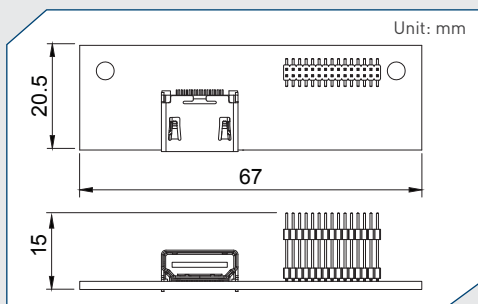

CMI-DVI101

CMI Module with 1x DVI-D Connector

- CMI Interface
- DVI-D
- Resolution: 1920 x 1080 @ 60Hz
- Dimension (WxDxH) : 67 x 20.5 x 13 mm

CMI-VGA101

CMI Module with 1x VGA Port

- CMI Interface
- VGA
- Resolution: 1920 x 1200 @ 60Hz
- Dimension (WxDxH) : 67 x 20.5 x 13 mm

CMI-HD01

CMI Module with 1x HDMI Port

- CMI Interface
- HDMI
- Resolution
DA-1000: 1920 x 1080 @60Hz
DA-1100: 1920 x 1080 @60Hz *
[* 4K x 2K @30Hz, supports by project]
- Dimension (WxDxH) : 67 x 20.5 x 15 mm

Cincoze CMI Display Module

CMI-HD02

CMI Module with 1x HDMI Port

- CMI Interface
- HDMI
- Resolution: 4K x 2K @ 30Hz
- Dimension (WxD) : 65.5 x 20 mm

CMI-DVI01

CMI Module with 1x DVI-D Connector

- CMI Interface
- DVI-D
- Resolution: 1920 x 1080 @ 60Hz
- Dimension (WxD) : 65.5 x 20 mm