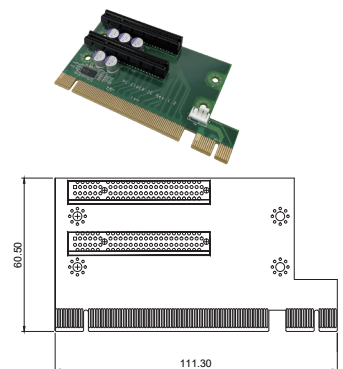

# Riser Card

**RC-E1-01**  
**Riser Card with 1x PCIe1 Slot**  
 Interface: 1x PCIe1  
 Expansion: 1x PCIe1  
 Dimension: 111.3 x 40.5 mm

**RC-E4-01**  
**Riser Card with 1x PCIe4 Slot**  
 Interface: 1x PCIe4  
 Expansion: 1x PCIe4  
 Dimension: 125.3 x 40.5 mm

**RC-E16-01**  
**Riser Card with 1x PCIe16 Slot**  
 Interface: 1x PCIe16  
 Expansion: 1x PCIe16  
 Dimension: 111.3 x 40.5 mm

**RC-PI-01**  
**Riser Card with 1x PCI Slot**  
 Interface: 1x PCIe1  
 Expansion: 1x PCI  
 Dimension: 111.3 x 40.5 mm

**RC-E1E1-01**  
**Riser Card with 2x PCIe1 Slots**  
 Interface: 1x PCIe1  
 Expansion: 2x PCIe1  
 Dimension: 111.3 x 60.5 mm

**RC-E8E8-R10**  
**Riser Card with 2x PCIe8 Slots**  
 Interface: 1x PCIe16 + 1x PCIe1  
 Expansion: 2x PCIe8  
 Dimension: 111.3 x 60.5 mm

**RC-E16E1-01**  
**Riser Card with 1x PCIe16 and 1x PCIe1 Slots**  
 Interface: 1x PCIe16 + 1x PCIe1  
 Expansion: 1x PCIe16, 1x PCIe1  
 Dimension: 111.3 x 60.5 mm

**RC-E16PI-01**  
**Riser Card with 1x PCIe16 and 1x PCI Slots**  
 Interface: 1x PCIe16 + 1x PCIe1  
 Expansion: 1x PCIe16, 1x PCI  
 Dimension: 111.3 x 60.5 mm