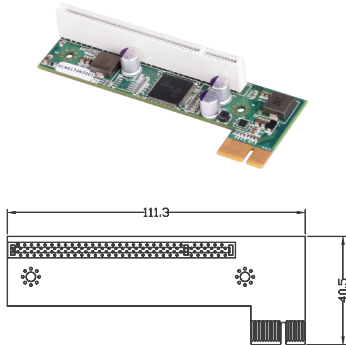

# Riser Card

**RC-E1-01**  
**Riser Card with 1x PCIe1 Slot**  
 Interface: 1x PCIe1  
 Expansion: 1x PCIe1  
 Dimension: 111.3 x 40.5 mm

**RC-E4-01**  
**Riser Card with 1x PCIe4 Slot**  
 Interface: 1x PCIe4  
 Expansion: 1x PCIe4  
 Dimension: 125.3 x 40.5 mm

**RC-E16-01**  
**Riser Card with 1x PCIe16 Slot**  
 Interface: 1x PCIe16  
 Expansion: 1x PCIe16  
 Dimension: 111.3 x 40.5 mm

**RC-PI-01**  
**Riser Card with 1x PCI Slot**  
 Interface: 1x PCIe1  
 Expansion: 1x PCI  
 Dimension: 111.3 x 40.5 mm

**RC-E1E1-01**  
**Riser Card with 2x PCIe1 Slots**  
 Interface: 1x PCIe1  
 Expansion: 2x PCIe1  
 Dimension: 111.3 x 60.5 mm

**RC-E8E8-R10**  
**Riser Card with 2x PCIe8 Slots**  
 Interface: 1x PCIe16 + 1x PCIe1  
 Expansion: 2x PCIe8  
 Dimension: 111.3 x 60.5 mm

**RC-E16E1-01**  
**Riser Card with 1x PCIe16 and 1x PCIe1 Slots**  
 Interface: 1x PCIe16 + 1x PCIe1  
 Expansion: 1x PCIe16, 1x PCIe1  
 Dimension: 111.3 x 60.5 mm

**RC-E16PI-01**  
**Riser Card with 1x PCIe16 and 1x PCI Slots**  
 Interface: 1x PCIe16 + 1x PCIe1  
 Expansion: 1x PCIe16, 1x PCI  
 Dimension: 111.3 x 60.5 mm