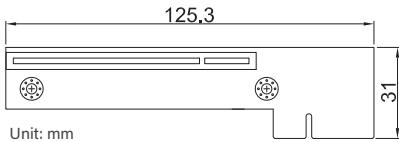

**RC-E16E1-01**  
**Riser Card with 1x PCIe16 and 1x PCIe1 Slots**  
 Interface: 1x PCIe16 + 1x PCIe1  
 Expansion: 1x PCIe16, 1x PCIe1  
 Dimension: 111.3 x 60.5 mm

**RC-E16PI-01**  
**Riser Card with 1x PCIe16 and 1x PCI Slots**  
 Interface: 1x PCIe16 + 1x PCIe1  
 Expansion: 1x PCIe16, 1x PCI  
 Dimension: 111.3 x 60.5 mm

**RC-PIPI-01**  
**Riser Card with 2x PCI Slots**  
 Interface: 1x PCIe1  
 Expansion: 2x PCI  
 Dimension: 111.3 x 60.5 mm

**RC-PI-02**

**Riser Card with 1x PCI Slot**

Interface: 1x PCIe4

Expansion: 1x PCI

Dimension: 125.3 x 31 mm

**RC-E4-02**

**Riser Card with 1x PCIe4 Slot**

Interface: 1x PCIe4

Expansion: 1x PCIe4

Dimension: 125.3 x 31 mm

**Riser Card Compatible List**

Model No.	RC-E1-01	RC-E4-01	RC-E16-01	RC-PI-01	RC-E1E1-01	RC-E8E8-R10	RC-E16E1-01	RC-E16P1-01	RC-PIP1-01	RC-P1-02	RC-E4-02
P2202E										V	V
P2102E										V	V
P2002E		V		V							
DS-1402						V	V	V	V		
DS-1401			V	V							
DS-1302						V	V	V	V		
DS-1301			V	V							
DS-1202						V	V	V	V		
DS-1201			V	V							
DS-1102						V	V	V	V		
DS-1101			V	V							
DS-1002							V	V	V		
DS-1001			V	V							
DE-1002					V				V		
DE-1001	V			V							