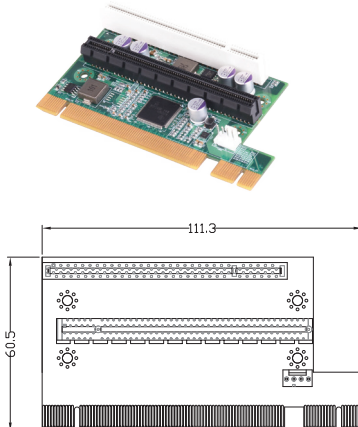

# Riser Card

**RC-E1-01**  
**Riser Card with 1x PCIe1 Slot**  
 Interface: 1x PCIe1  
 Expansion: 1x PCIe1  
 Dimension: 111.3 x 40.5 mm

**RC-E4-01**  
**Riser Card with 1x PCIe4 Slot**  
 Interface: 1x PCIe4  
 Expansion: 1x PCIe4  
 Dimension: 125.3 x 40.5 mm

**RC-E16-01**  
**Riser Card with 1x PCIe16 Slot**  
 Interface: 1x PCIe16  
 Expansion: 1x PCIe16  
 Dimension: 111.3 x 40.5 mm

**RC-PI-01**  
**Riser Card with 1x PCI Slot**  
 Interface: 1x PCIe1  
 Expansion: 1x PCI  
 Dimension: 111.3 x 40.5 mm

**RC-E1E1-01**  
**Riser Card with 2x PCIe1 Slots**  
 Interface: 1x PCIe1  
 Expansion: 2x PCIe1  
 Dimension: 111.3 x 60.5 mm

**RC-E8E8-R10**  
**Riser Card with 2x PCIe8 Slots**  
 Interface: 1x PCIe16 + 1x PCIe1  
 Expansion: 2x PCIe8  
 Dimension: 111.3 x 60.5 mm

**RC-E16E1-01**  
**Riser Card with 1x PCIe16 and 1x PCIe1 Slots**  
 Interface: 1x PCIe16 + 1x PCIe1  
 Expansion: 1x PCIe16, 1x PCIe1  
 Dimension: 111.3 x 60.5 mm

**RC-E16PI-01**  
**Riser Card with 1x PCIe16 and 1x PCI Slots**  
 Interface: 1x PCIe16 + 1x PCIe1  
 Expansion: 1x PCIe16, 1x PCI  
 Dimension: 111.3 x 60.5 mm