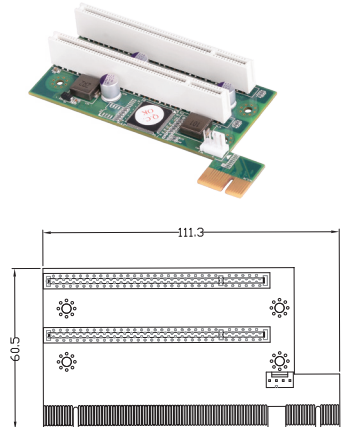

RC-PIPI-01
Riser Card with 2x PCI Slots
Interface: 1x PCIe1
Expansion: 2x PCI
Dimension: 111.3 x 60.5 mm