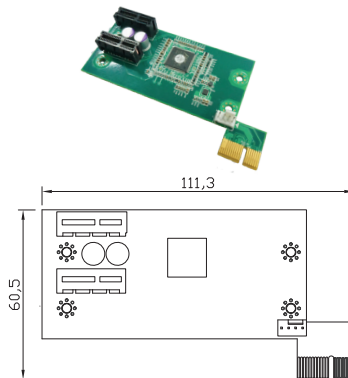

# Riser Card

**RC-E1-01**  
**Riser Card with 1x PCIe1 Slot**  
 Interface: 1x PCIe1  
 Expansion: 1x PCIe1  
 Dimension: 111.3 x 40.5 mm

**RC-E4-01**  
**Riser Card with 1x PCIe4 Slot**  
 Interface: 1x PCIe4  
 Expansion: 1x PCIe4  
 Dimension: 125.3 x 40.5 mm

**RC-E16-01**  
**Riser Card with 1x PCIe16 Slot**  
 Interface: 1x PCIe16  
 Expansion: 1x PCIe16  
 Dimension: 111.3 x 40.5 mm

**RC-PI-01**  
**Riser Card with 1x PCI Slot**  
 Interface: 1x PCIe1  
 Expansion: 1x PCI  
 Dimension: 111.3 x 40.5 mm

**RC-E1E1-01**  
**Riser Card with 2x PCIe1 Slots**  
 Interface: 1x PCIe1  
 Expansion: 2x PCIe1  
 Dimension: 111.3 x 60.5 mm

**RC-E8E8-R10**  
**Riser Card with 2x PCIe8 Slots**  
 Interface: 1x PCIe16 + 1x PCIe1  
 Expansion: 2x PCIe8  
 Dimension: 111.3 x 60.5 mm

**RC-E16E1-01**  
**Riser Card with 1x PCIe16 and 1x PCIe1 Slots**  
 Interface: 1x PCIe16 + 1x PCIe1  
 Expansion: 1x PCIe16, 1x PCIe1  
 Dimension: 111.3 x 60.5 mm

**RC-E16PI-01**  
**Riser Card with 1x PCIe16 and 1x PCI Slots**  
 Interface: 1x PCIe16 + 1x PCIe1  
 Expansion: 1x PCIe16, 1x PCI  
 Dimension: 111.3 x 60.5 mm